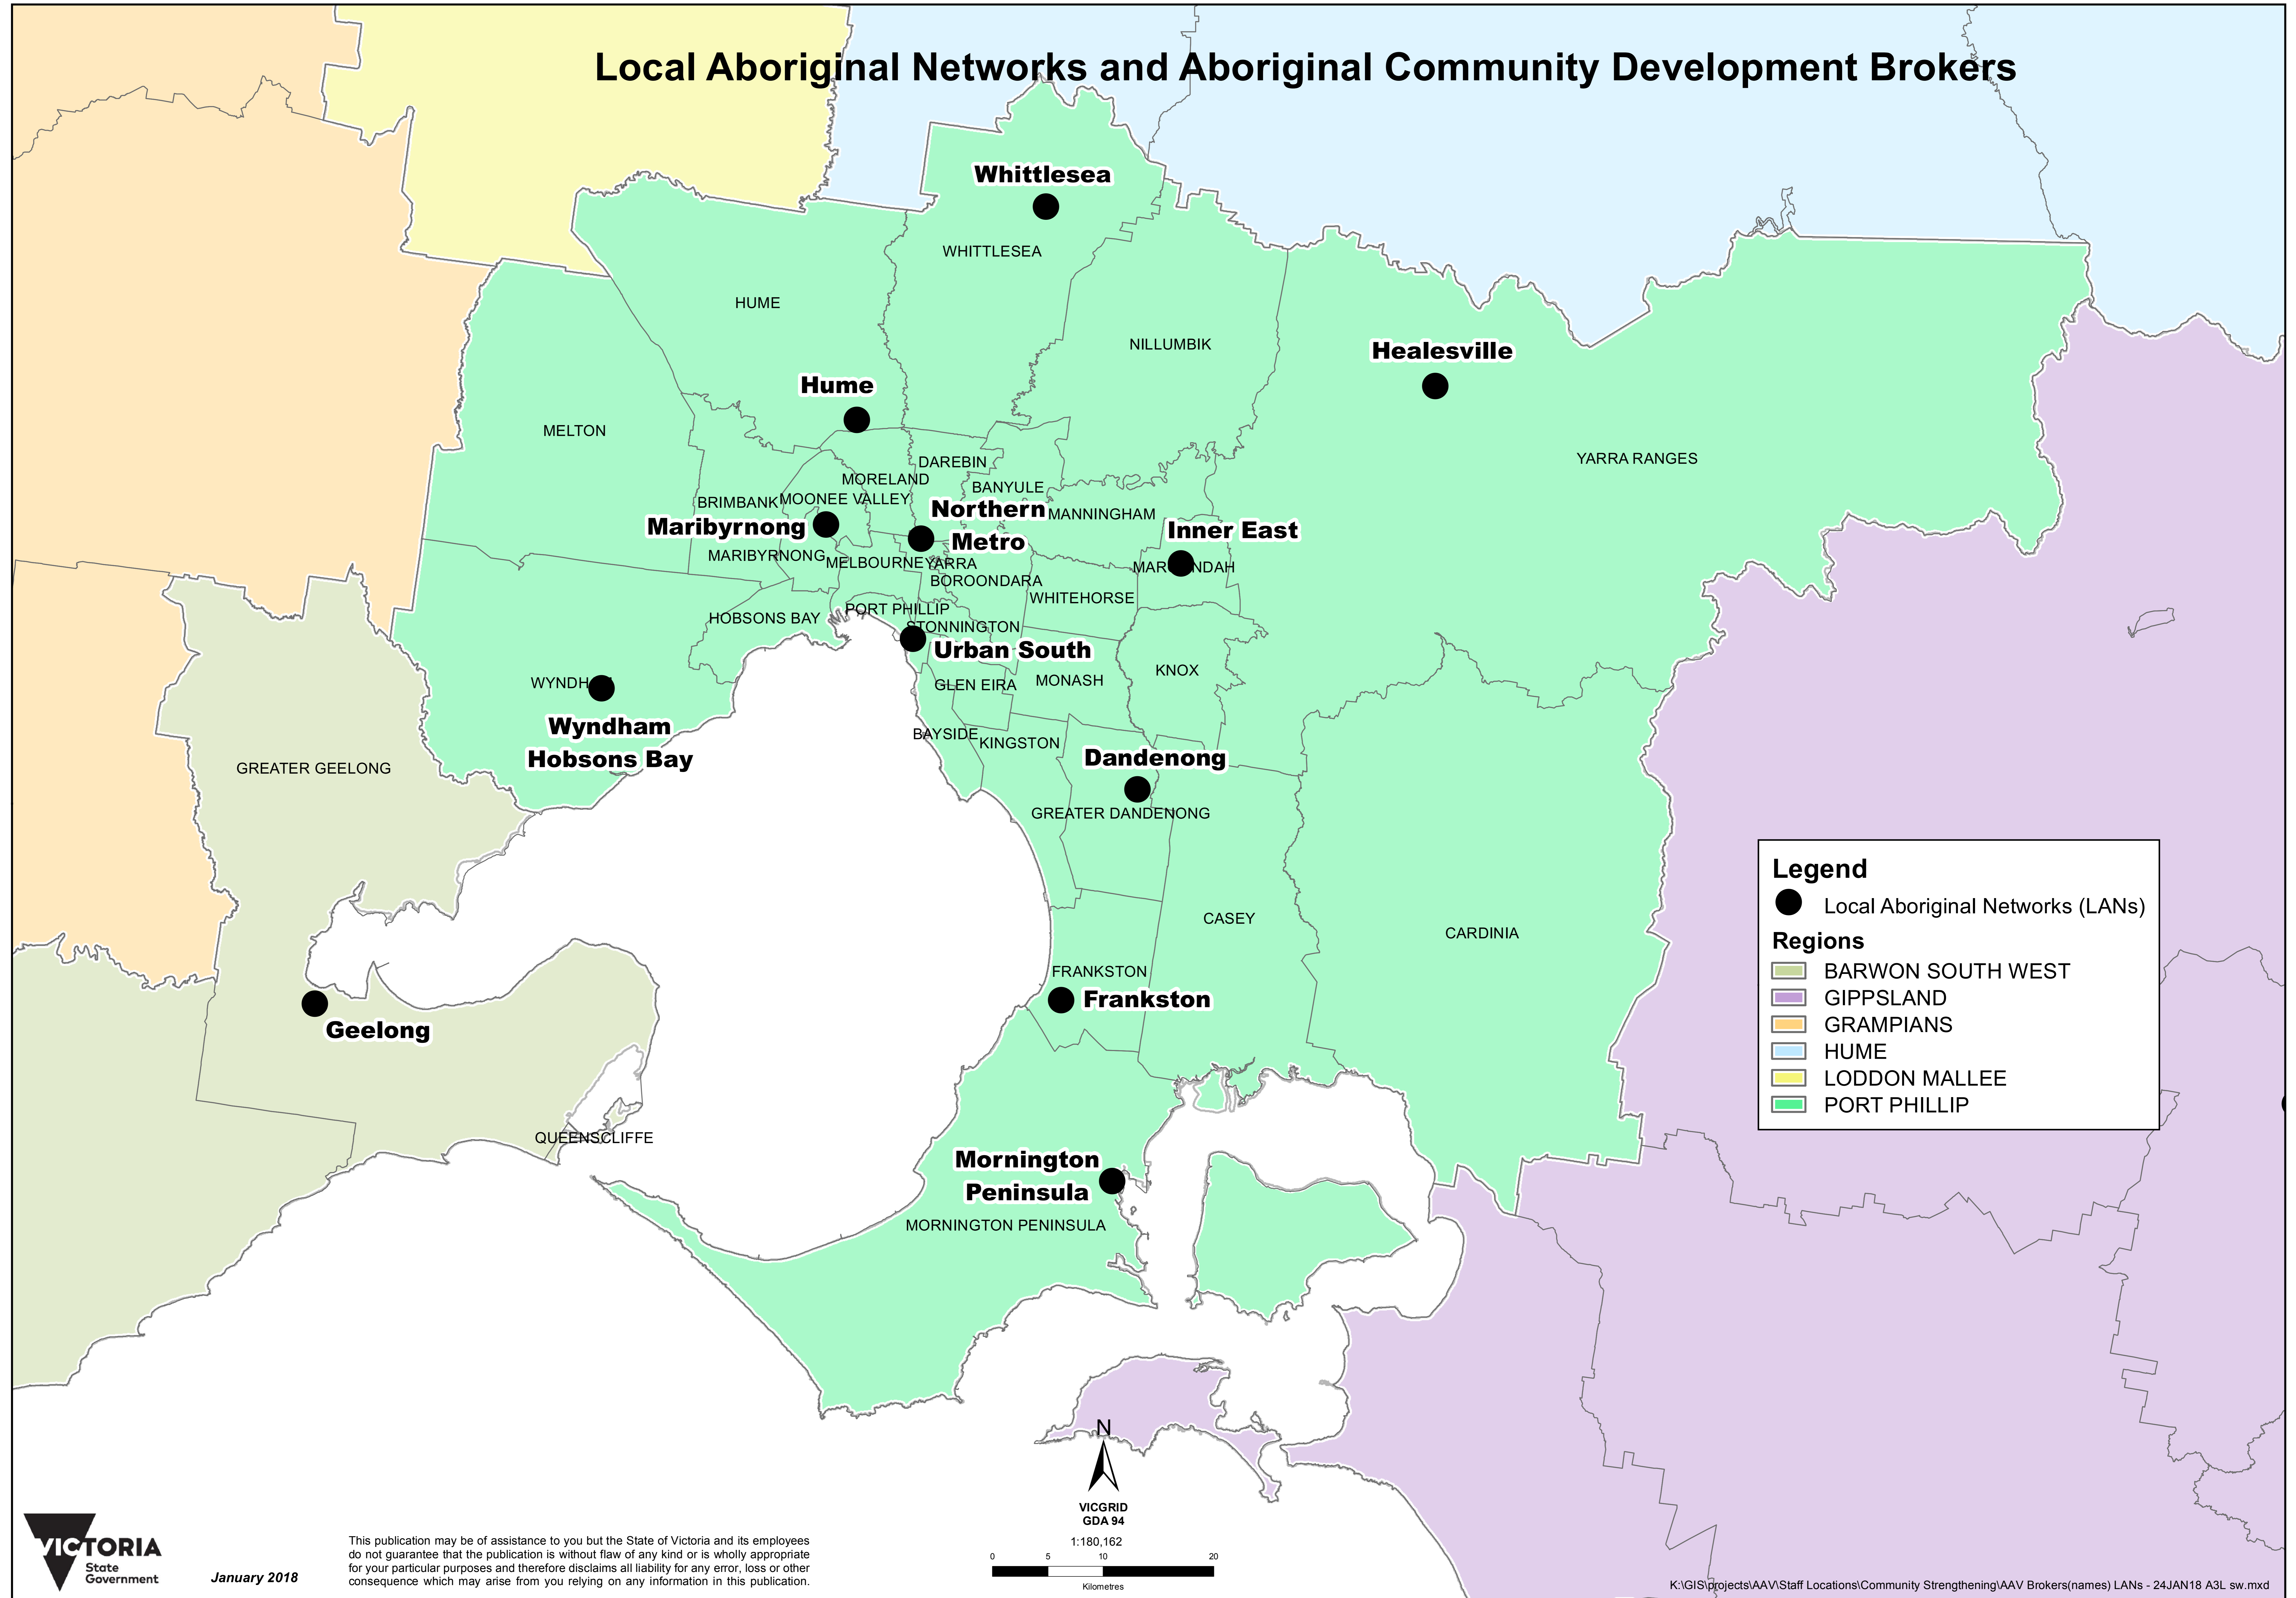

Local Aboriginal Networks and Aboriginal Community Development Brokers

Legend

- Local Aboriginal Networks (LANs)

Regions

- BARWON SOUTH WEST
- GIPPSLAND
- GRAMPIANS
- HUME
- LODDON MALLEE
- PORT PHILLIP